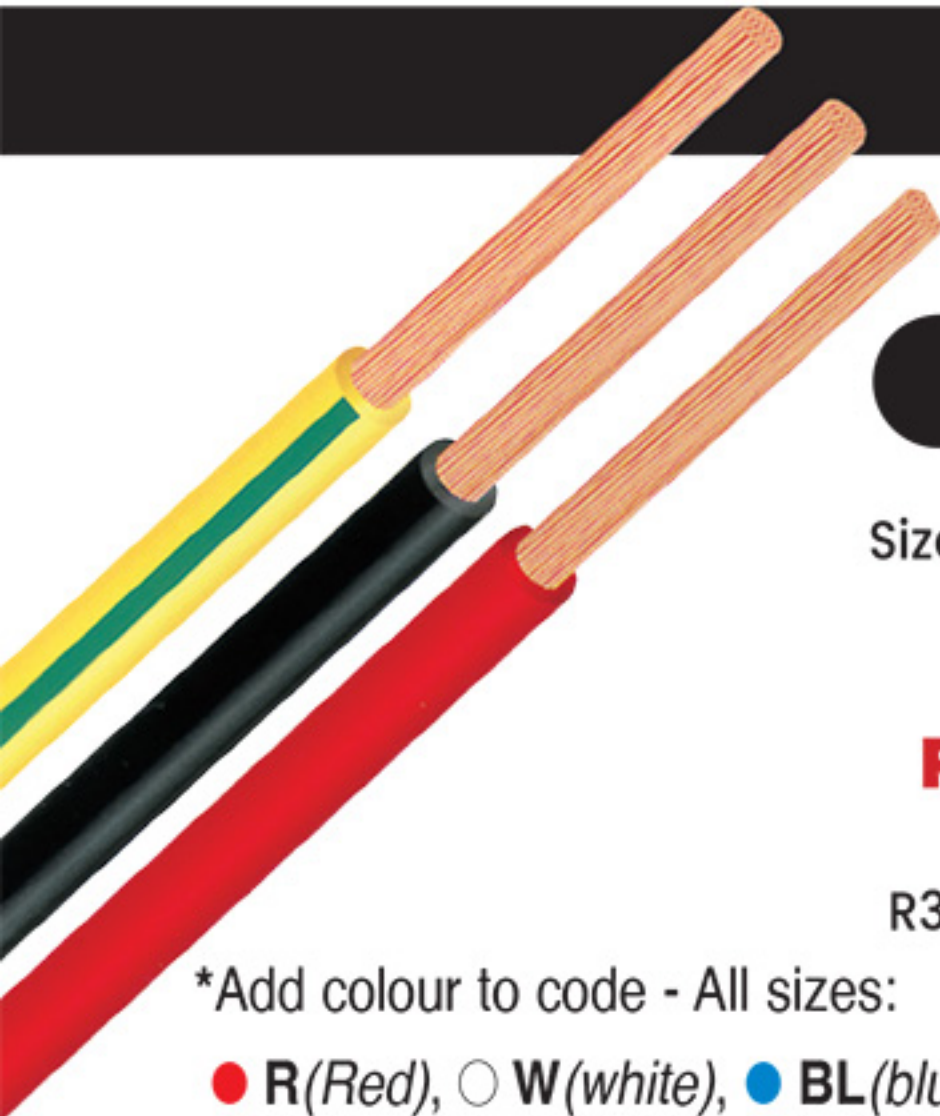

WIRE IT UP & STAY CONNECTED

Valid until 31 December 2024
Prices Include VAT - Only While Stocks Last
E & OE - Ts & Cs apply

BTC PRICING

PANEL FLEX

W503*

Size 1.0mm² | 10A
100m Roll

R296.00

R340.40 VAT Incl